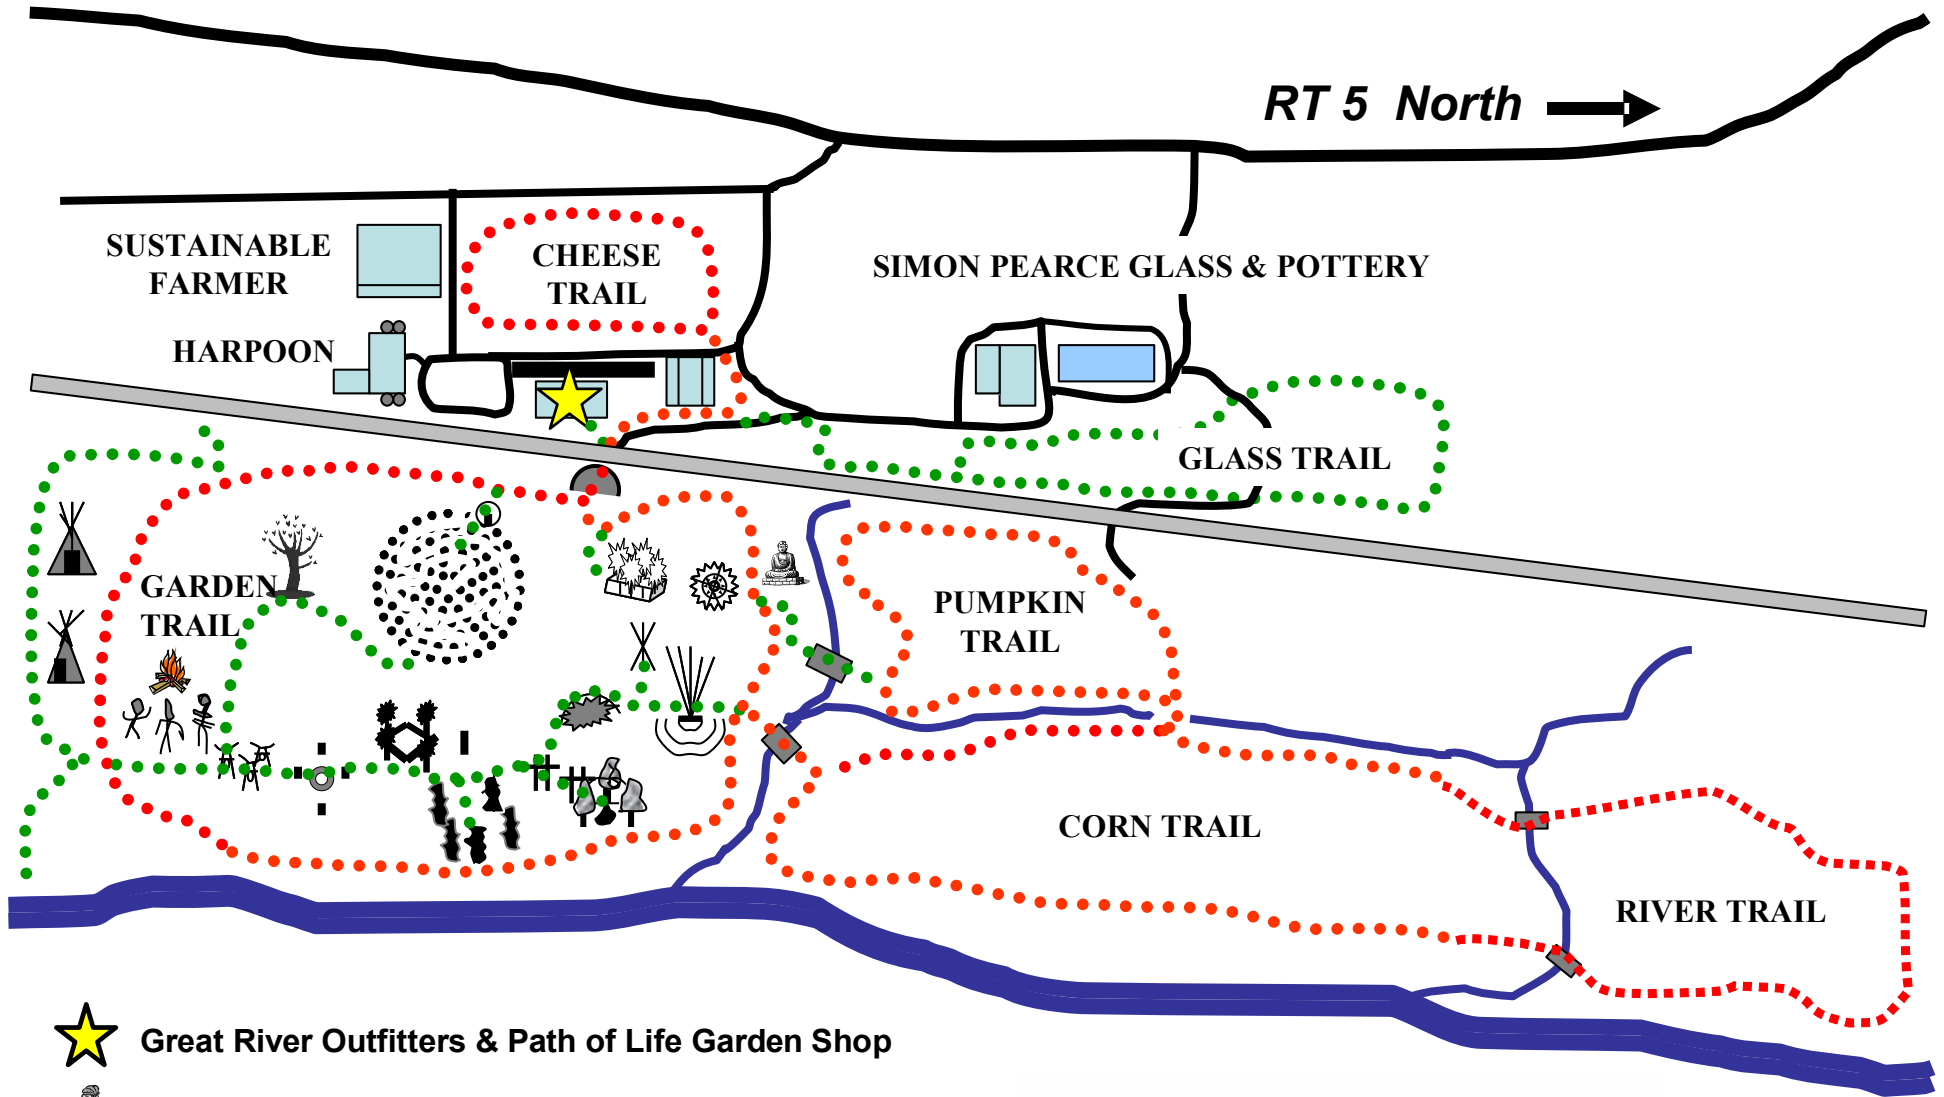

Great River Outfitters & Path of Life Garden Winter Trail Map

802-674-9933 or 802-345-8248

Great River Outfitters & Path of Life Garden Shop

Snowshoeing & Dog Sledding Loop 4 miles

Snowshoeing Only Loop 1.5 miles