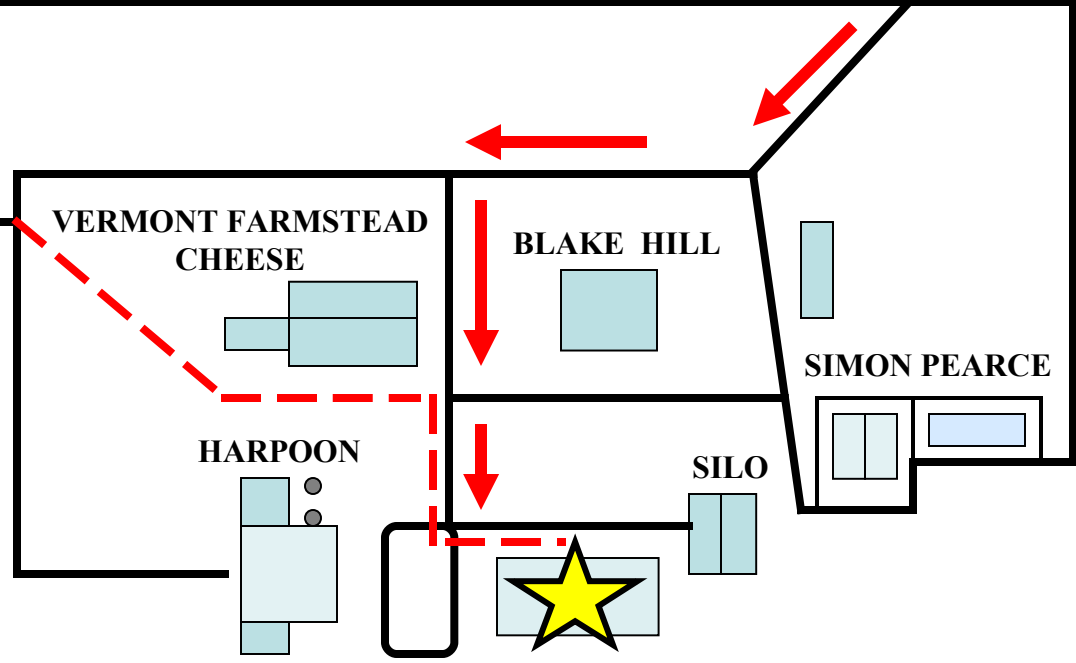

## River Trip Parking Area

Interstate 91 North →

RT 5 North →

EXIT 9

Artisans Park

River Trip Parking Area

Great River Outfitters  
802-674-9933

### Information

1. Plan to arrive 40 minutes prior to your trip time.
2. Drive to Great River Outfitters. Drop off everything you're taking on your trip with you to check in, such as coolers, sunscreen, hats, sunglasses, water shoes.
3. You will then be asked to relocate your vehicle to the designated River Trip and Camping Parking Area.
4. Once you check in you will not be able to go back to your vehicle or you may miss your shuttle.