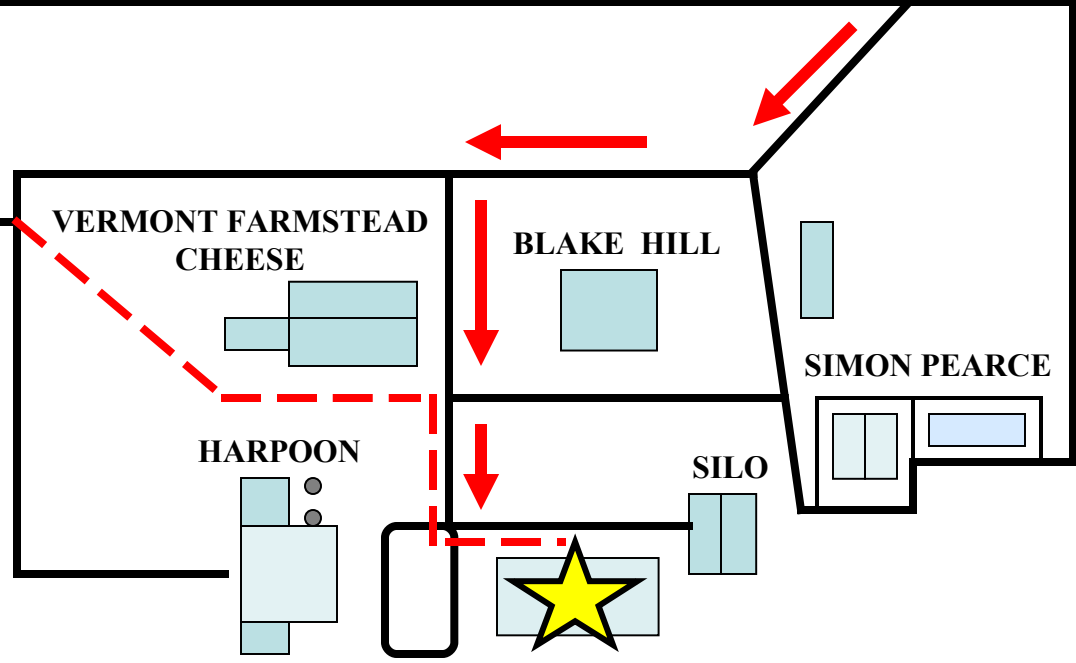

Great River Outfitters (71 Artisans Way Windsor VT)

River Trip Parking Area

Interstate 91 North →

RT 5 North →

EXIT 9

Artisans Park

River Trip Parking Area

Great River Outfitters
802-674-9933

Information

1. Plan to arrive 40 minutes prior to your trip time.
2. Drive to Great River Outfitters. Drop off everything you're taking on your trip with you to check in, such as coolers, sunscreen, hats, sunglasses, water shoes.
3. You will then be asked to relocate your vehicle to the designated River Trip and Camping Parking Area.
4. Once you check in you will not be able to go back to your vehicle or you may miss your shuttle.